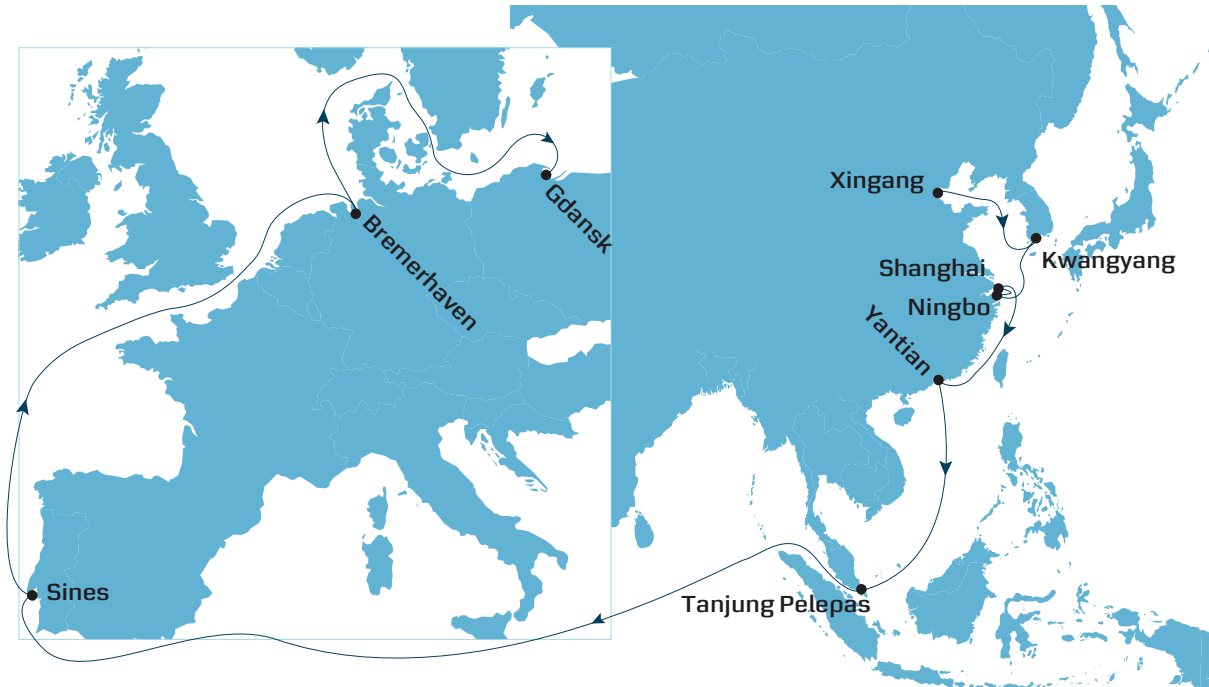

# AE10 WESTBOUND

## SERVICE HIGHLIGHTS

- Best in class coverage of Gdansk from Xingang and Kwangyang
- Unique coverage of Kwangyang to main European markets
- Prime coverage of Bremerhaven from main Far East Asian markets

|                           |           | SINES<br>Portugal | BREMERHAVEN<br>Germany | GDANSK<br>Poland |
|---------------------------|-----------|-------------------|------------------------|------------------|
| From                      | Dept/arr. | Thu               | Mon                    | Fri              |
| XINGANG, China            | Mon       | 30                | 35                     | 39               |
| KWANGYANG, South Korea    | Thu       | 27                | 32                     | 36               |
| NINGBO, China             | Sun       | 25                | 29                     | 33               |
| SHANGHAI, China           | Mon       | 23                | 28                     | 31               |
| YANTIAN, China            | Thu       | 20                | 25                     | 29               |
| TANJUNG PELEPAS, Malaysia | Tue       | 15                | 20                     | 24               |

*Transit time and port call details are indicative and subject to change.*

Your promise. Delivered.