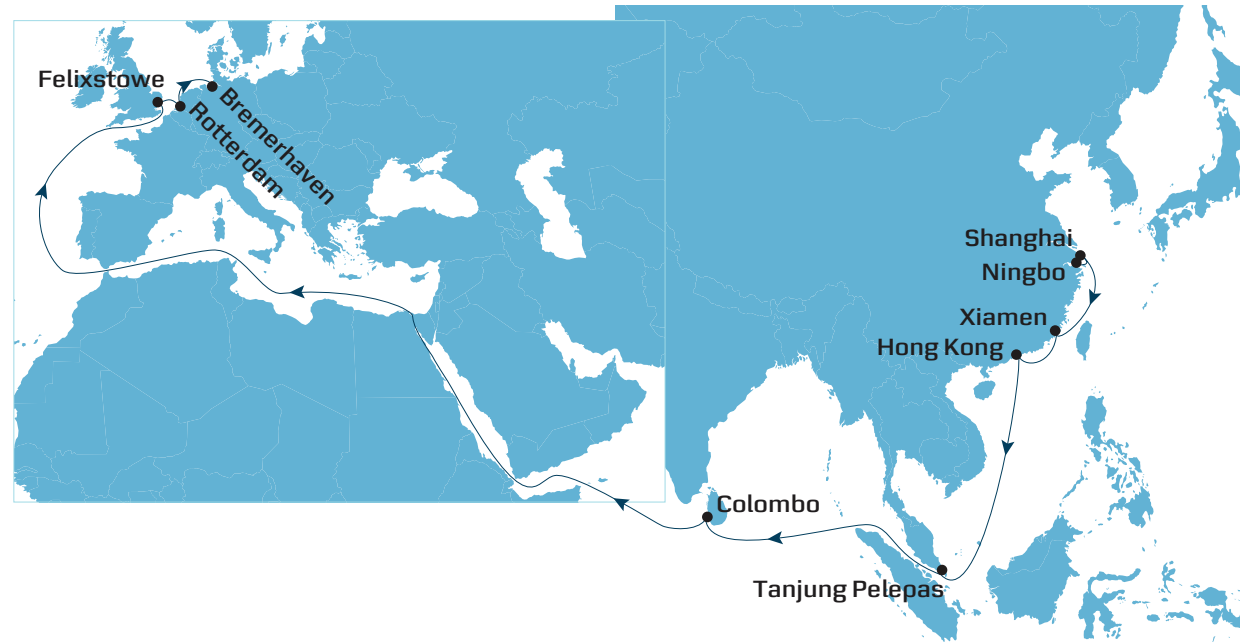

AE1 WESTBOUND

SERVICE HIGHLIGHTS

- Best-in-class transit time from Shanghai and Hong Kong to Felixstowe
- Direct Hong Kong and Xiamen to all North-European main markets
- Best-in-class transit time from Hong Kong to Rotterdam

		FELIXSTOWE United Kingdom	ROTTERDAM Netherlands	BREMERHAVEN Germany
From	Dept/arr.	Wed	Sat	Tue
NINGBO, China	Thu	34	37	39
SHANGHAI, China	Sun	31	34	37
XIAMEN, China	Tue	28	32	34
HONG KONG, Hong Kong	Fri	26	29	31
TANJUNG PELEPAS, Malaysia	Fri	19	22	24
COLOMBO, Sri Lanka	Tue	14	18	20

Transit time and port call details are indicative and subject to change.

Your promise. Delivered.