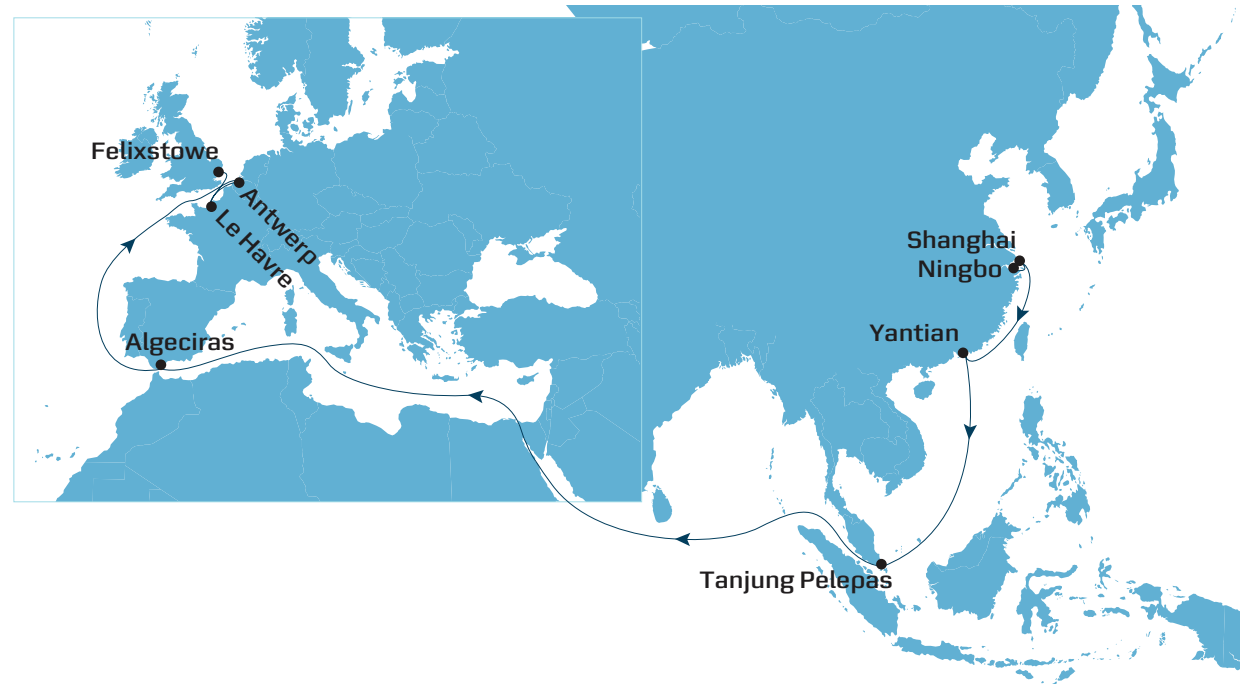

AE6 WESTBOUND

SERVICE HIGHLIGHTS

- Competitive product from East and South China to Le Havre
- Best in class product to Antwerp from East and South China

		ALGECIRAS Spain	ANTWERP Belgium	LE HAVRE France	FELIXSTOWE United Kingdom
From	Dept/arr.	Mon	Fri	Tue	Fri
NINGBO, China	Wed	25	30	34	37
SHANGHAI, China	Fri	24	28	32	35
YANTIAN, China	Mon	20	25	28	32
TANJUNG PELEPAS, Malaysia	Sat	16	20	24	27

Transit time and port call details are indicative and subject to change.

Your promise. Delivered.