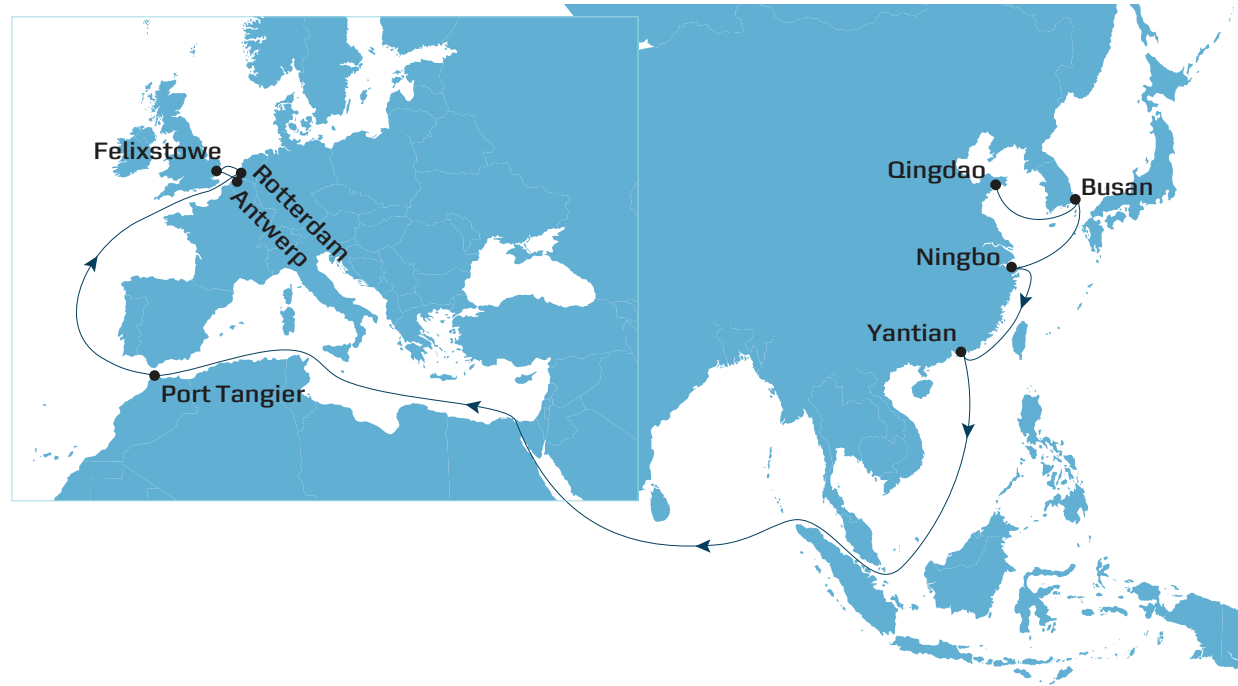

# AE2 WESTBOUND

## SERVICE HIGHLIGHTS

- Main product from North China and Korea to Felixstowe
- Competitive Rotterdam product offered from main Far East Asia markets
- Best in class Antwerp product

		PORT TANGIER Morocco	ROTTERDAM Netherlands	FELIXSTOWE United Kingdom	ANTWERP Belgium
From	Dept/arr.	Sat	Wed	Sat	Tue
QINGDAO, China	Sat	28	32	35	38
BUSAN, South Korea	Tue	25	29	31	34
NINGBO, China	Fri	22	26	28	31
YANTIAN, China	Mon	18	23	25	28

*Transit time and port call details are indicative and subject to change.*

Your promise. Delivered.