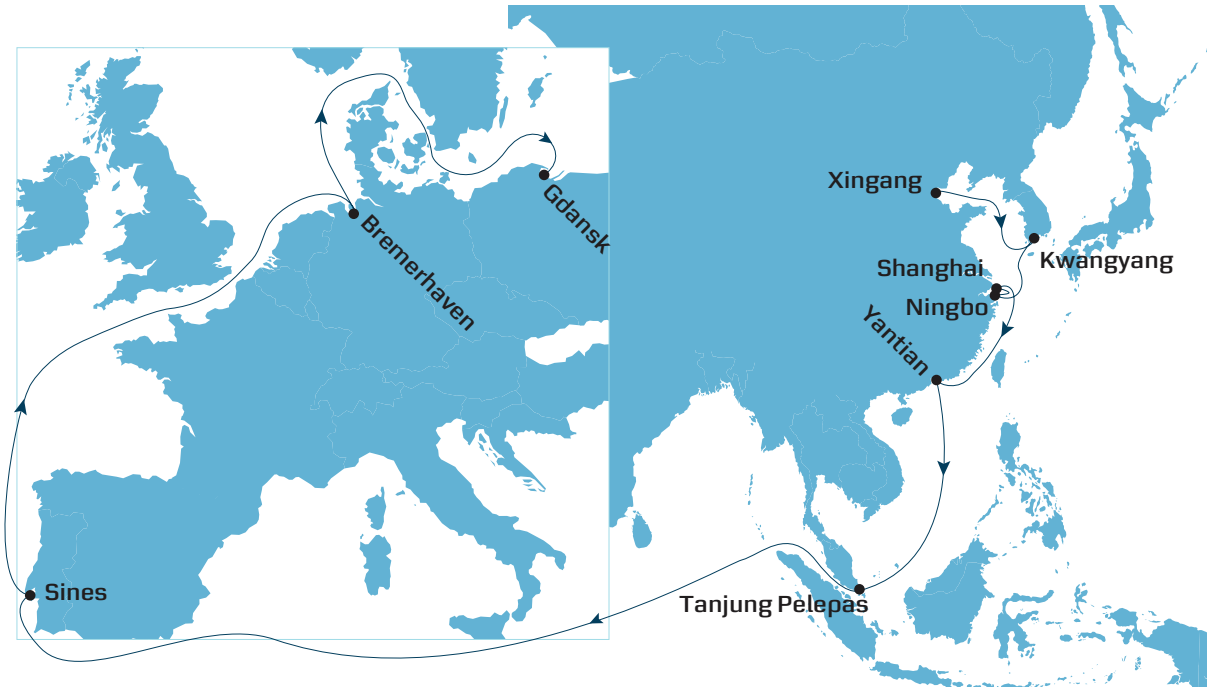

AE10 WESTBOUND

SERVICE HIGHLIGHTS

- Best in class coverage of Gdansk from Xingang and Kwangyang
- Unique coverage of Kwangyang to main European markets
- Prime coverage of Bremerhaven from main Far East Asian markets

		SINES Portugal	BREMERHAVEN Germany	GDANSK Poland
From	Dept/arr.	Thu	Mon	Fri
XINGANG, China	Mon	30	35	39
KWANGYANG, South Korea	Thu	27	32	36
NINGBO, China	Sun	24	29	33
SHANGHAI, China	Mon	23	28	31
YANTIAN, China	Thu	20	25	29
TANJUNG PELEPAS, Malaysia	Tue	15	20	24

Transit time and port call details are indicative and subject to change.

Your promise. Delivered.