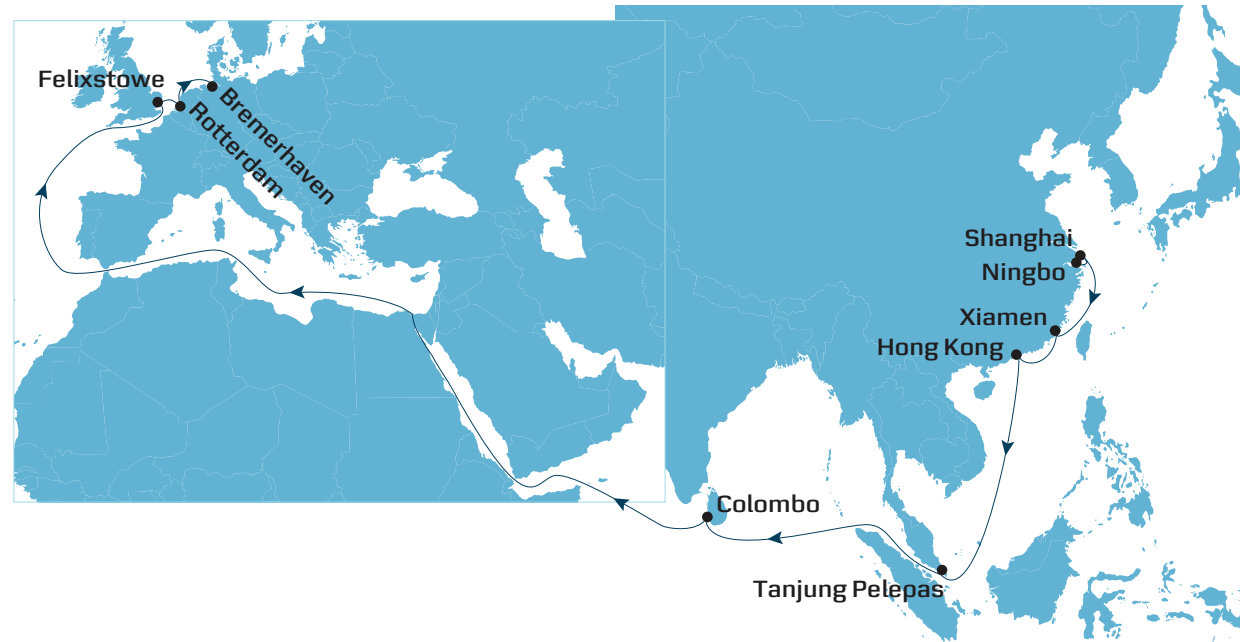

AE1 WESTBOUND

SERVICE HIGHLIGHTS

- Competitive Felixstowe product from Far East Asia main markets
- Direct Hong Kong and Xiamen to all North-European main markets
- Coverage from South East Asia to all major destinations

		FELIXSTOWE United Kingdom	ROTTERDAM Netherlands	BREMERHAVEN Germany
From	Dept/arr.	Wed	Sat	Tue
NINGBO, China	Fri	33	36	39
SHANGHAI, China	Sun	30	33	36
XIAMEN, China	Wed	28	30	33
HONG KONG, Hong Kong	Sat	25	28	31
TANJUNG PELEPAS, Malaysia	Thu	20	22	25
COLOMBO, Sri Lanka	Tue	15	18	21

Transit time and port call details are indicative and subject to change.

Your promise. Delivered.